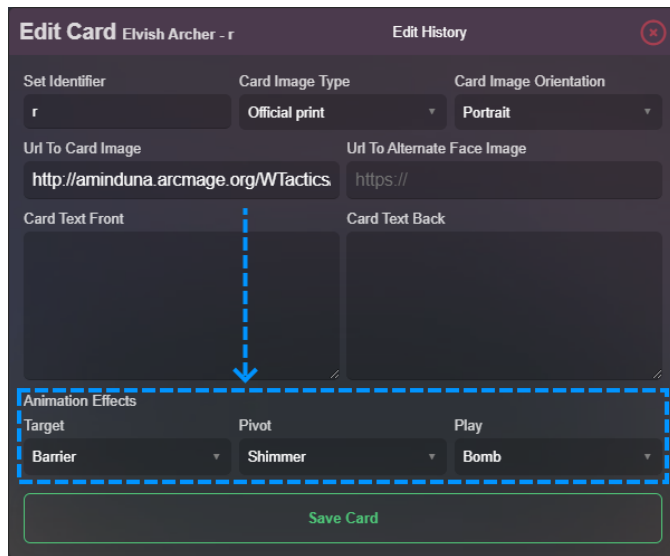

Click on the images to zoom

Custom Deck Sleeves & Playmats in action!

Untapped Account Upgrades

Click on the images to zoom

Card Animations: You will unlock the ability to set and display animations on cards in-game.

To set animations, simply left click on the card in your deck that you want to assign animations to and select "Edit Card" from the menu. Once in the card database, select the little pen in the square icon on the far right to edit the card. Once in the edit card menu, choose the animations from the drop down boxes below and click save card.