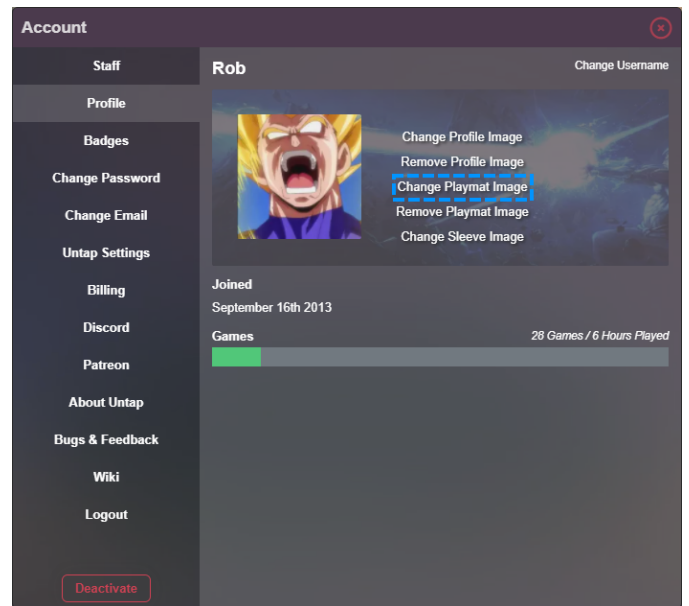

Untapped Account Upgrades

Custom Playmat Images: You can also customise your in-game playmat image via account settings

Note: Ideal Playmat image size is 604 px wide x 170 px high.

Playmats also show up in the Play & Watch live games list!

Click on the images to zoom

Custom Deck Sleeves & Playmats in action!

Untapped Account Upgrades

Click on the images to zoom

Card Animations: You will unlock the ability to set and display animations on cards in-game.