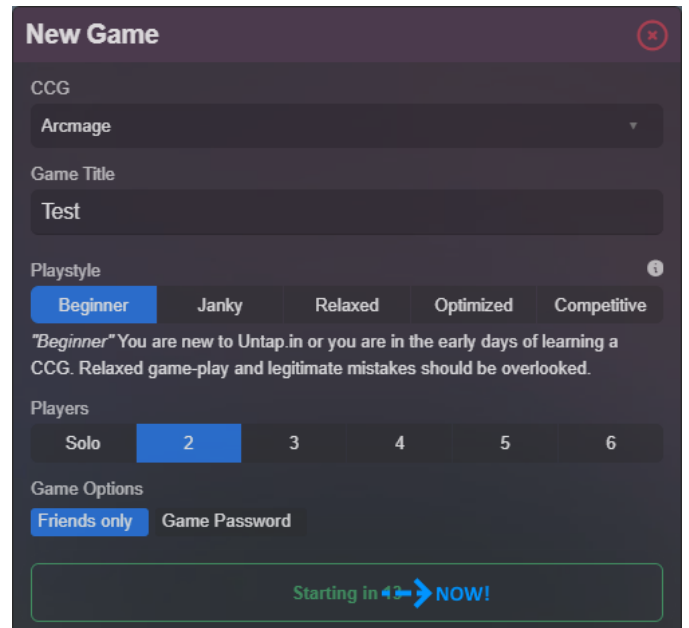

Power-Up! Perks

A comprehensive list of unlockable benefits for your account when you choose to support the Untap.in platform!

- Untapped
- Untamed

Untapped

Untapped Account Upgrades

Blue Diamond of Power Badge: Affix the Blue Diamond of Power Badge to your account - you are now a part of the Untap elite, time to act like it!

For more information on badges, [click here](#).

Click on the images to zoom

image-1629199456896.webp

Image not found or type unknown

Unlimited Deck Slots: Breathe easy now you are able to create more than 10 decks. Always wanted to try other CCG's? Now you can! go nuts.

Untapped Account Upgrades

Click on the images to zoom

Eliminate Game Start Delay: Skip the queue! No more waiting for your new game to start.

Believe it or not, the game start delay isn't there just because we're pricks. It is intentional for increased performance and changes duration pending server load.