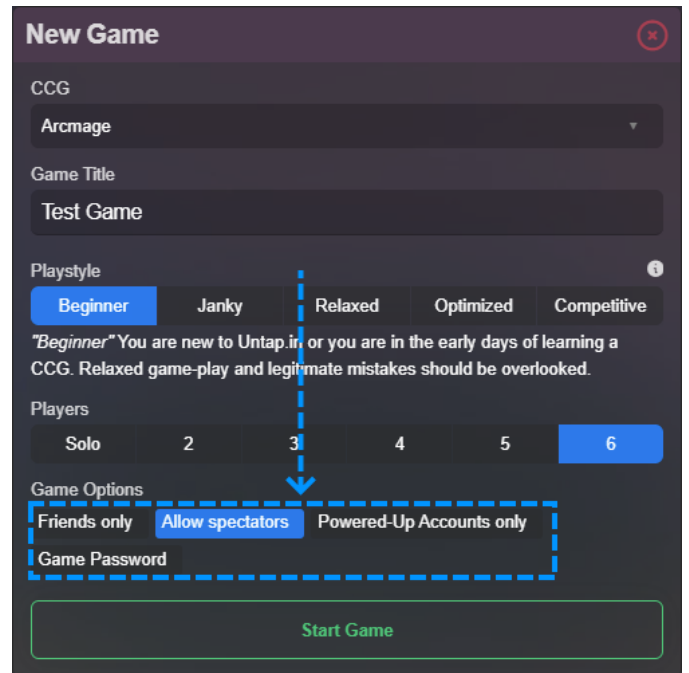

For more information on badges, [click here](#).

Click on the images to zoom

image-1629199456896.webp

Image not found or type unknown

Unlimited Deck Slots: Breathe easy now you are able to create more than 10 decks. Always wanted to try other CCG's? Now you can! go nuts.

Untapped Account Upgrades

Click on the images to zoom

Eliminate Game Start Delay: Skip the queue! No more waiting for your new game to start.

Believe it or not, the game start delay isn't there just because we're pricks. It is intentional for increased performance and changes duration pending server load.

Create Multiplayer Games up to 5 & 6 Players: Free users are only able to create games with a maximum of 4 players.

Untapped Account Upgrades

Additional Game Options: You can now opt to disallow spectators, play only with other Powered-Up accounts or even lock your game with a password.

Click on the images to zoom

First Class Lounge Access: You are now granted access to the exclusive lounge in Discord, a private channel where only the Untap elite may congregate.

Untapped Account Upgrades