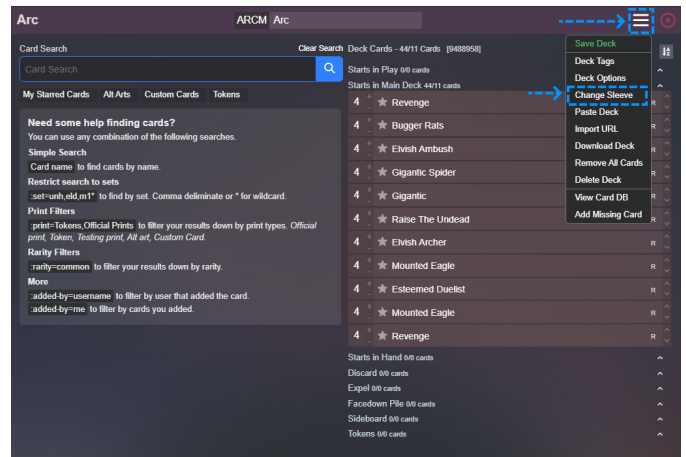

Untapped Account Upgrades

Custom Deck Sleeves: You can customize the image on the back of your decks in one of two ways.

Option 1: You can edit the sleeve of any individual deck via the deck editor.

Option 2: You can edit the sleeve of *all* of your decks in one location

Note: Ideal Deck Sleeve image size is 223 px wide x 310 px high.

Click on the images to zoom

Option 1: Change sleeve of individual deck via deck editor