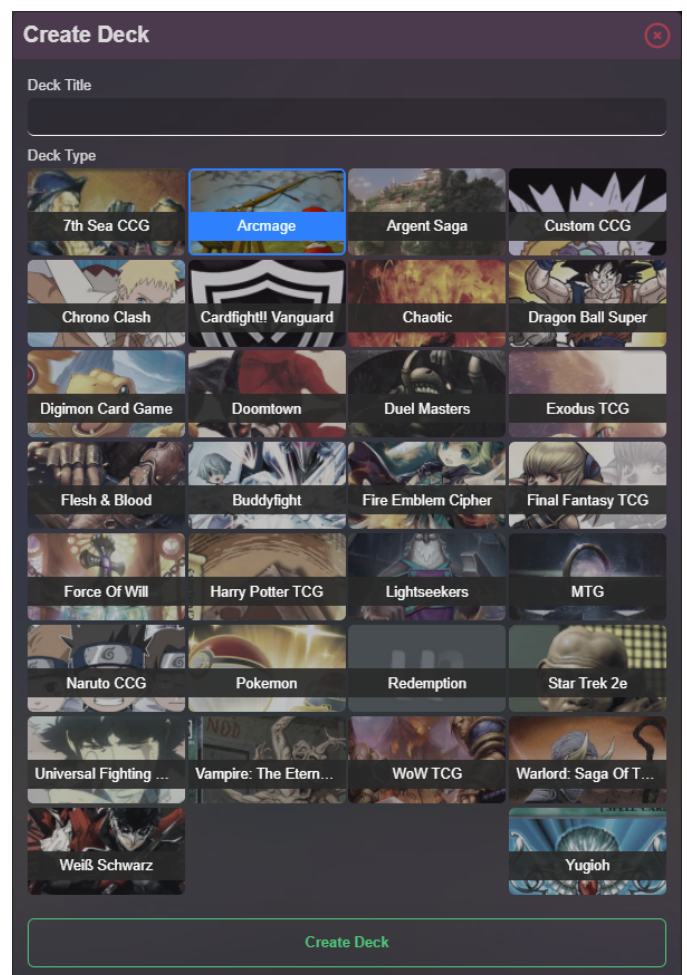

Power-Up! Perks

A comprehensive list of unlockable benefits for your account when you choose to support the Untap.in platform!

- Untapped
- Untamed

Untapped

Untapped Account Upgrades

Blue Diamond of Power Badge: Affix the Blue Diamond of Power Badge to your account - you are now a part of the Untap elite, time to act like it!

For more information on badges, [click here](#).

Click on the images to zoom

image-1629199456896.webp

Image not found or type unknown

Unlimited Deck Slots: Breathe easy now you are able to create more than 10 decks. Always wanted to try other CCG's? Now you can! go nuts.