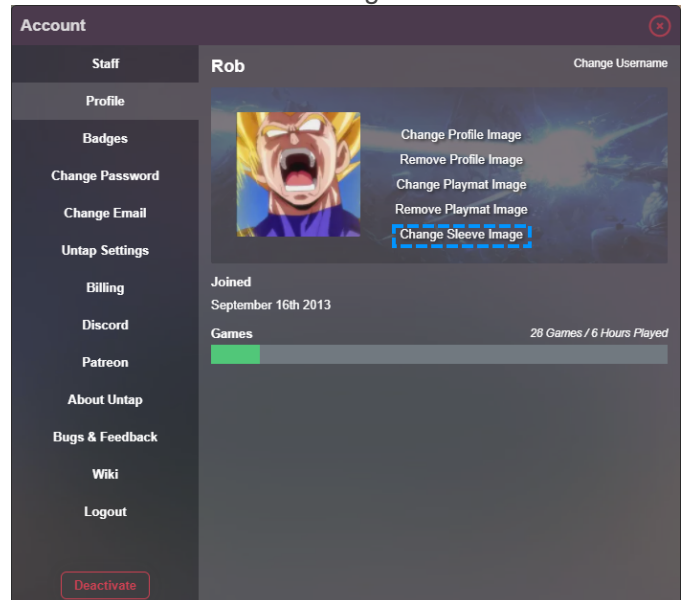

Option 2: Change sleeve of *all* decks via account settings