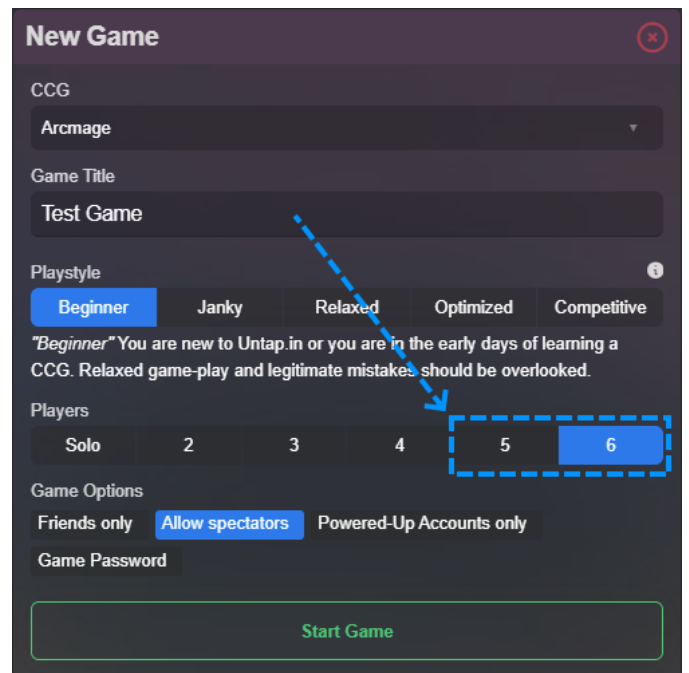

Create Multiplayer Games up to 5 & 6 Players: Free users are only able to create games with a maximum of 4 players.